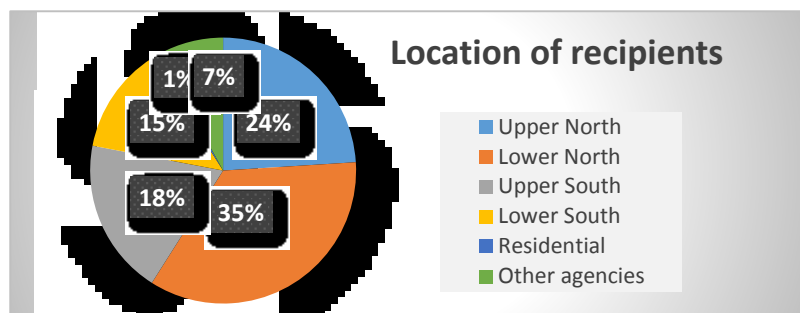

Who gets the Sarah Lilli Fund grants and what are they used for:

July 2006 – October 2016	
Children helped	Over 1400*
Number of grants	1249
Total Funds Used	\$219,101
Average Grant	\$175

* Some grants are for groups of children

Age of recipients

0-4 years	7%
5-12 years	79%
13-18 years	14%

Ethnicity of recipients from 2013 onwards

NZ Maori	NZ European	Pacific People	Asian	Other	Undeclared	TOTAL
157 (36%)	186 (43%)	25 (6%)	5 (1%)	23 (5%)	40 (9%)	436