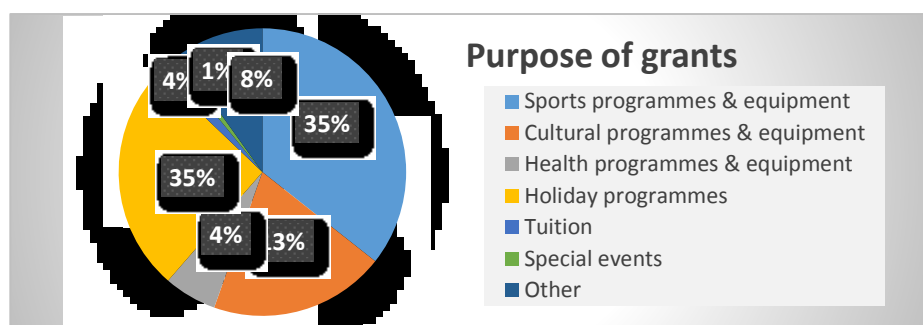

Ethnicity of recipients from 2013 onwards

NZ Maori	NZ European	Pacific People	Asian	Other	Undeclared	TOTAL
157 (36%)	186 (43%)	25 (6%)	5 (1%)	23 (5%)	40 (9%)	436